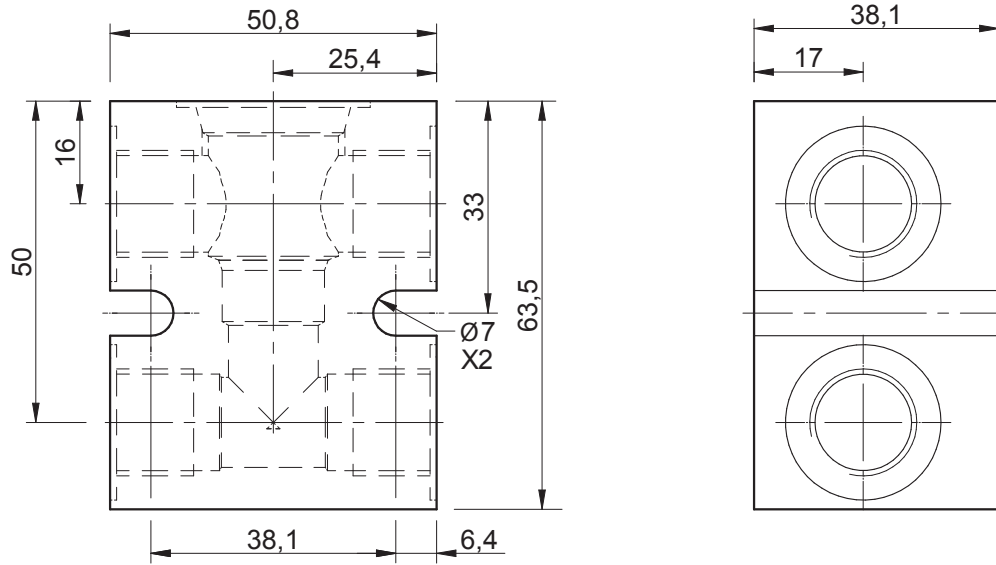

Cavity: CAV-DE10-2 (7/8 - 14 UNF).

Port Size
3/8 BSP

Port Size
1/2 BSP

Ordering Code

B-DDE