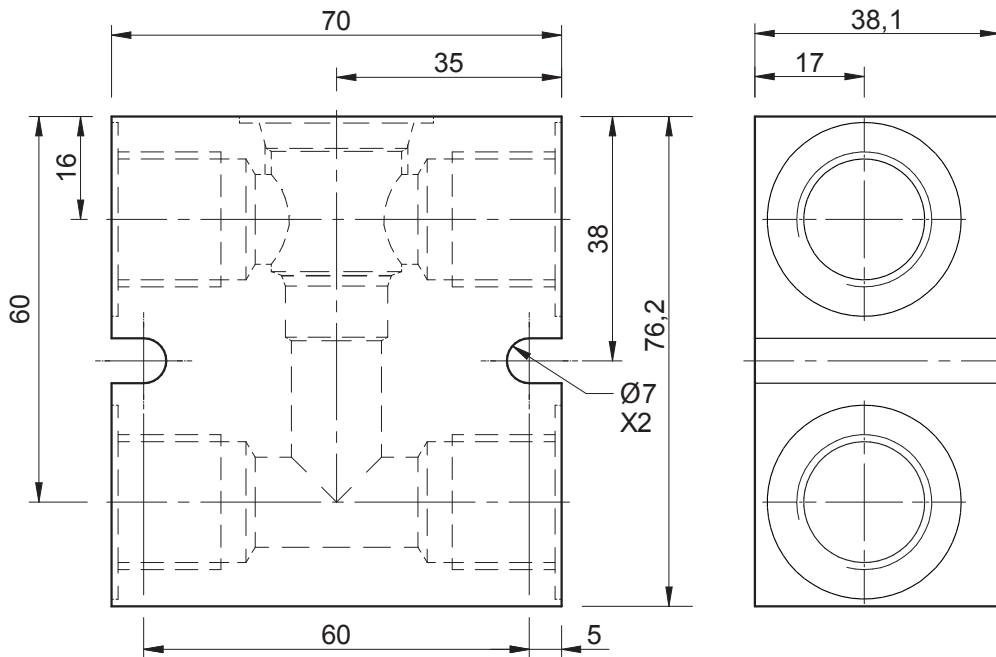

Cavity: CAV-DE10-2 (7/8 - 14 UNF).

Port Size
3/8 BSP

Port Size
1/2 BSP

Ordering Code

B-DDE