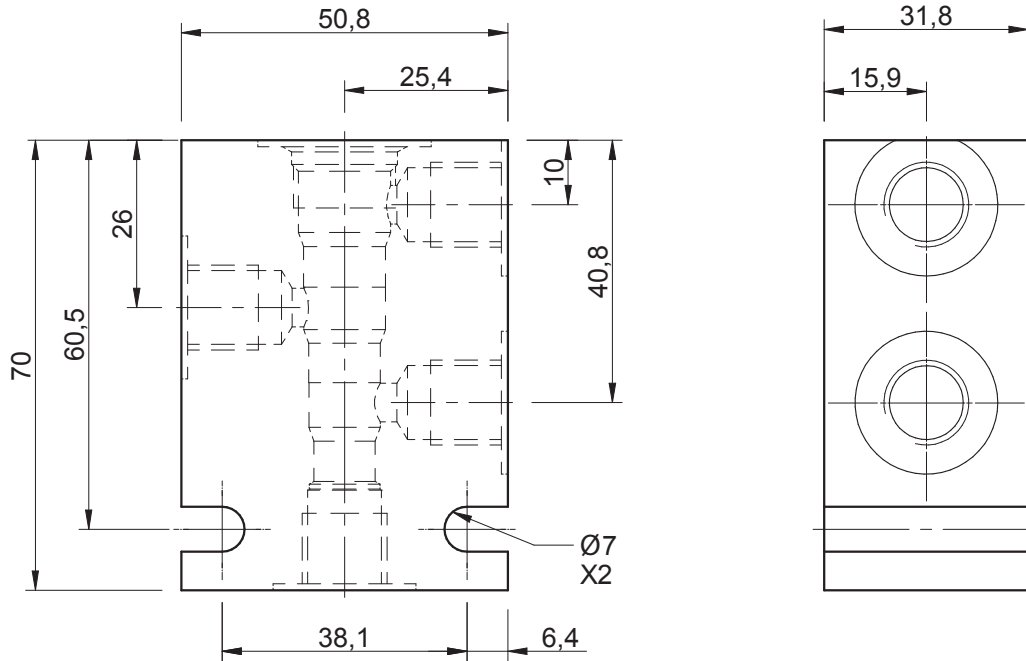

Cavity: CAV-MD07-4 (5/8 - 18 UNF).

**Port Size**

1/4 BSP

**Ordering Code**

**B-DMD**