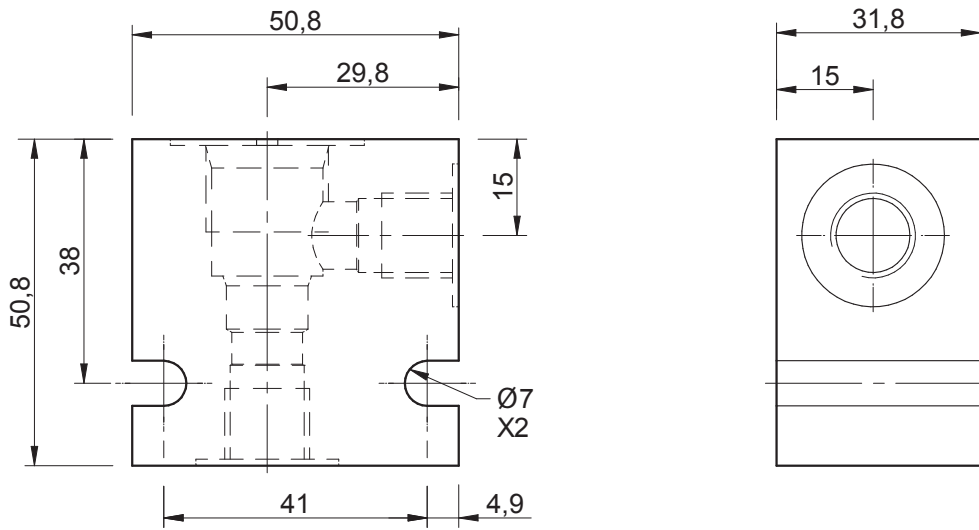

Cavity: CAV-PB08-2 (3/4 - 16 UNF).

Port Size
1/4 & 3/8 BSP

Ordering Code

B-DPB