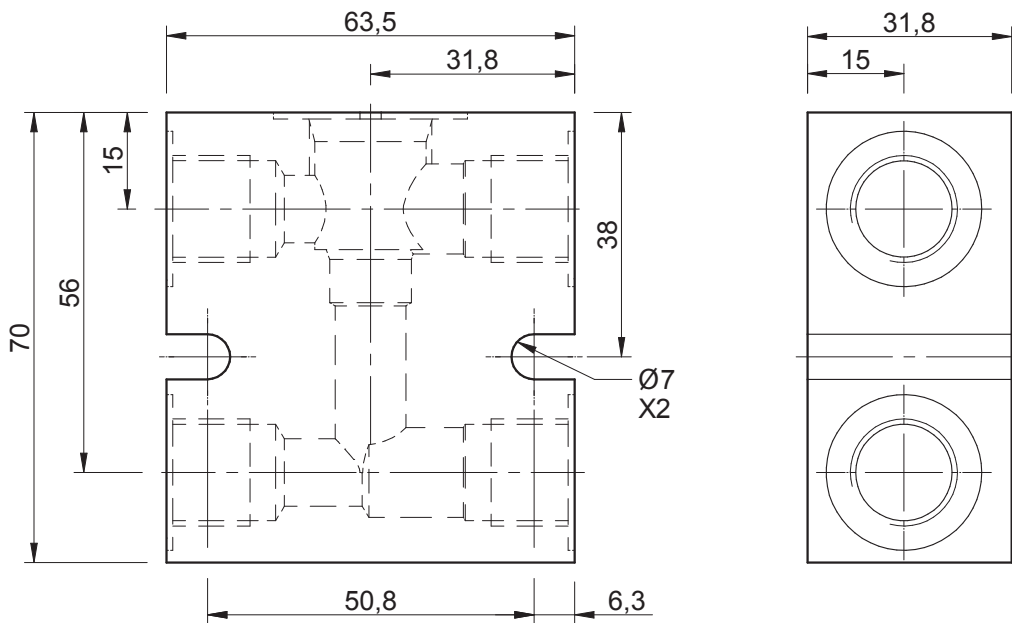

Cavity: CAV-PB08-2 (3/4 - 16 UNF).

Port Size
1/4 BSP

Port Size
3/8 BSP

Ordering Code

B-DPB