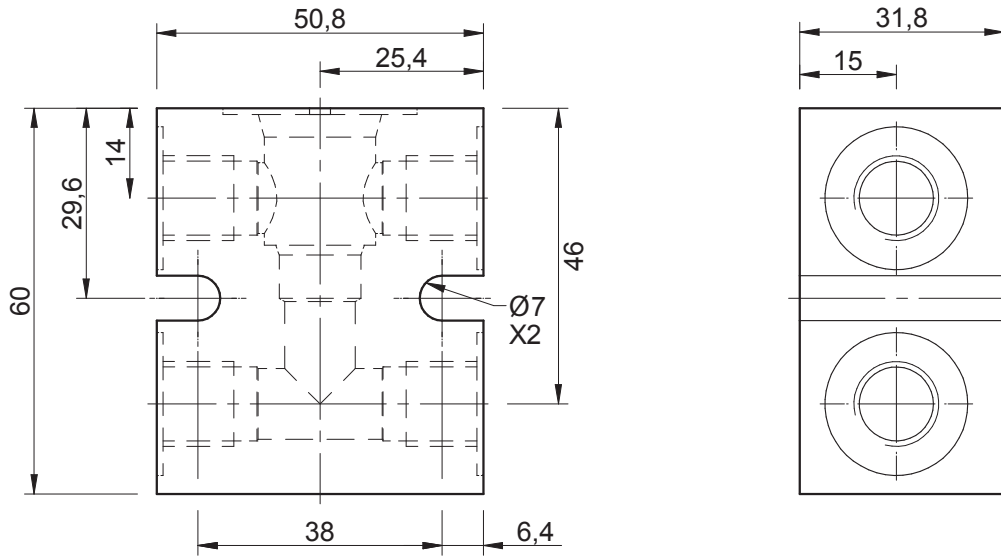

Cavity: CAV-PB08-2 (3/4 - 16 UNF).

Port Size
1/4 BSP

Port Size
3/8 BSP

Ordering Code

B-DPB