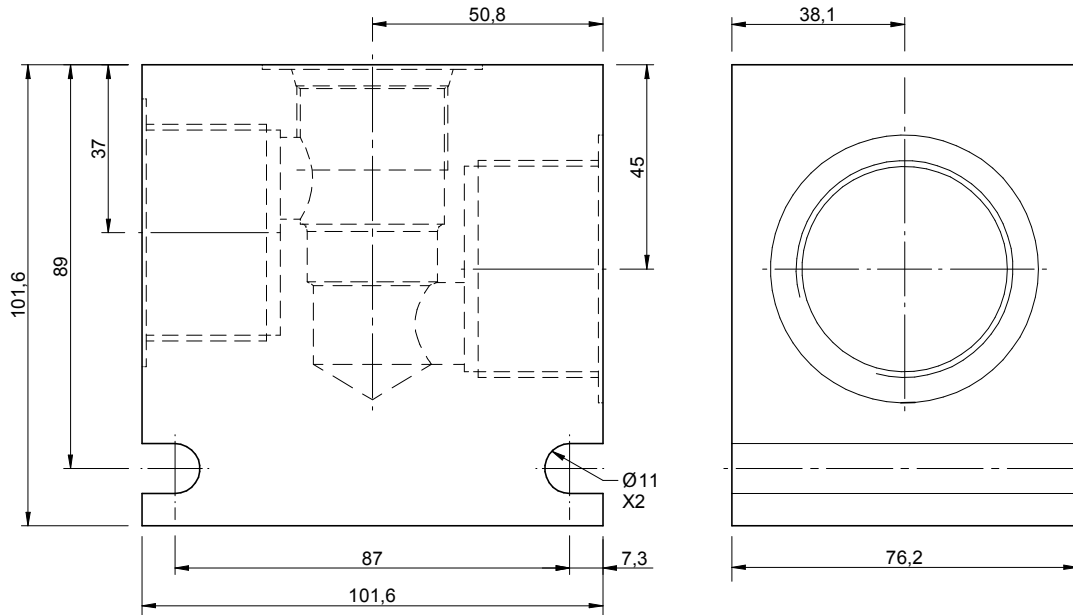

Cavity: CAV-SJ16-2 (1 5/16 - 12 UNF).

**Port Size**  
1 1/4 BSP

**Ordering Code**

**B-DSJ**