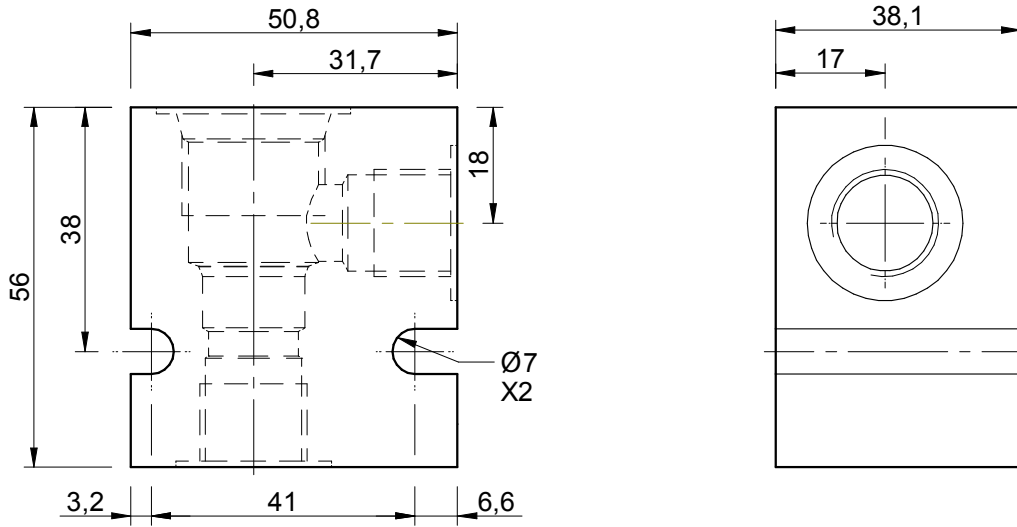

Cavity: CAV-DE10-2 (7/8 - 14 UNF).

Port Size
3/8 & 1/2 BSP

Port Size
3/4 BSP

Ordering Code

B-DDE