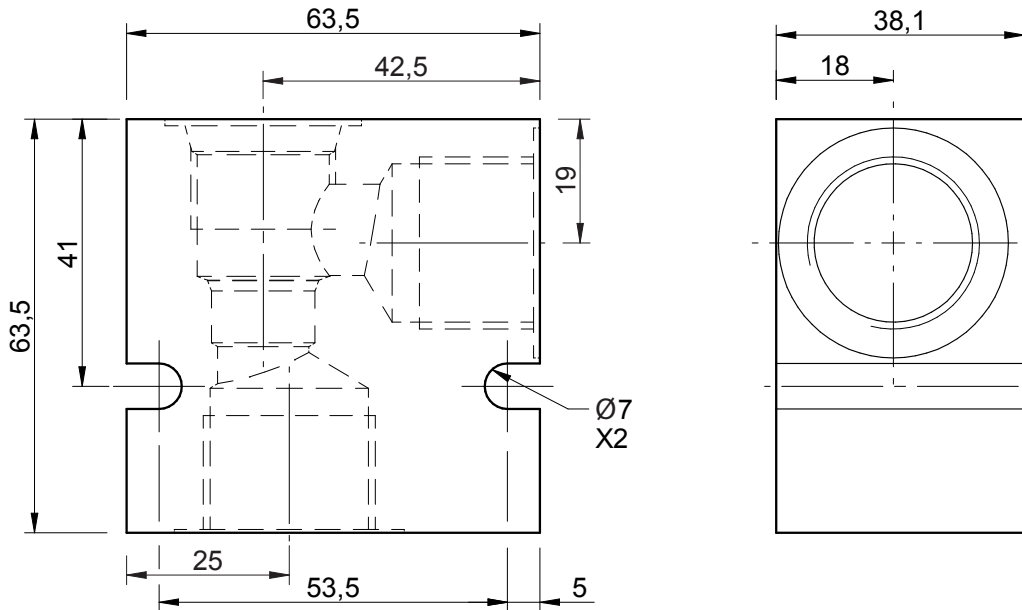

Cavity: CAV-DE10-2 (7/8 - 14 UNF).

Port Size
3/8 & 1/2 BSP

Port Size
3/4 BSP

Ordering Code

B-DDE