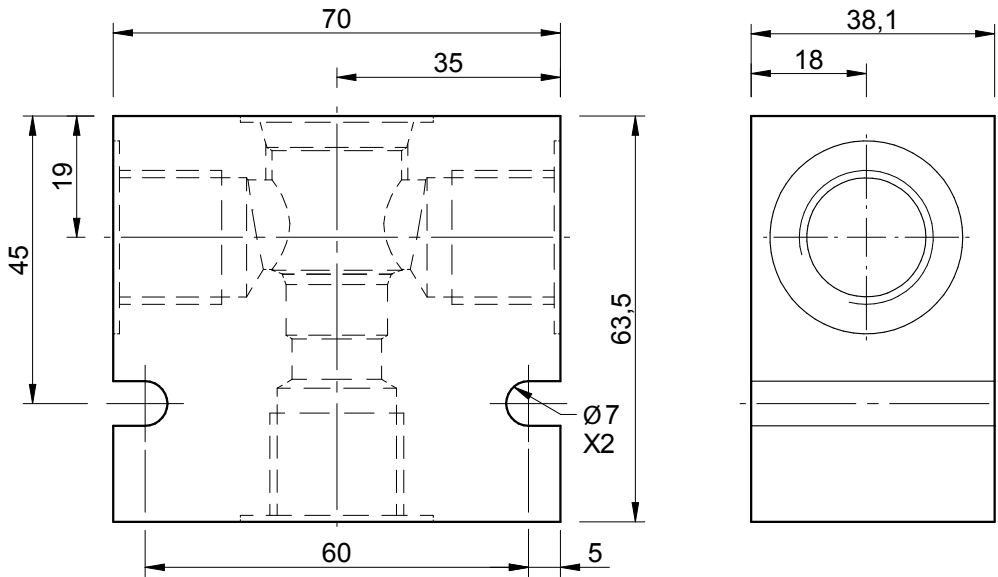

Cavity: CAV-DE10-2 (7/8 - 14 UNF).

Port Size
3/8 BSP

Port Size
1/2 & 3/4 BSP

Ordering Code

B-DDE

* 3 *

Port size (BSP)	No. of ports	Body material
B - 3/8	3 - 3 ports	A - Aluminium
C - 1/2		S - Steel
D - 3/4		