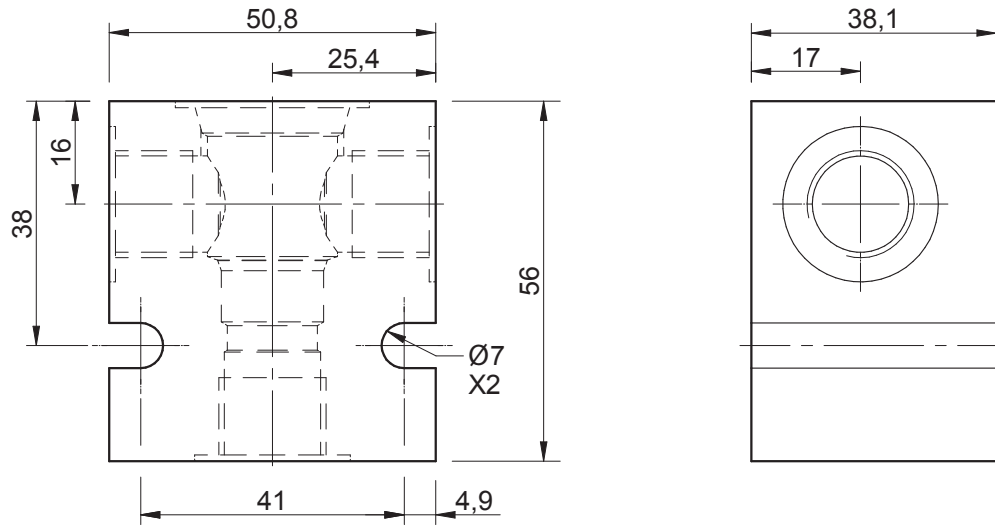

Cavity: CAV-DE10-2 (7/8 - 14 UNF).

Port Size
3/8 BSP

Port Size
1/2 & 3/4 BSP

Ordering Code

B-DDE

* 3 *

Port size (BSP)	No. of ports	Body material
B - 3/8	3 - 3 ports	A - Aluminium
C - 1/2		S - Steel
D - 3/4		