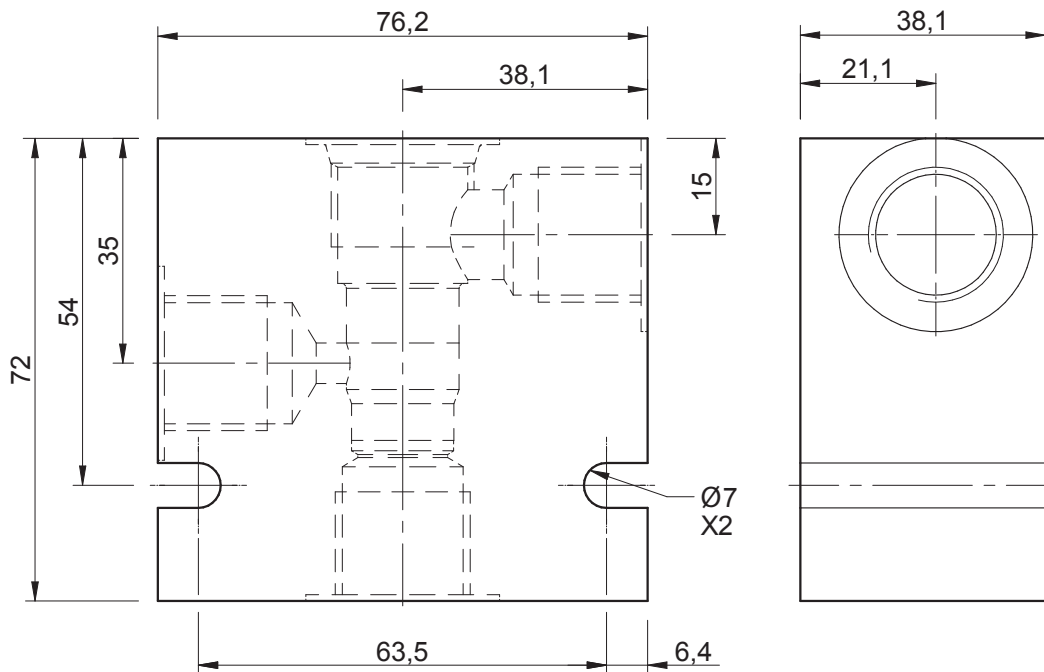

Cavity: CAV-DF10-3 (7/8 - 14 UNF).

Port Size
1/4 & 3/8 BSP

Port Size
1/2 BSP

Ordering Code

B-DDF