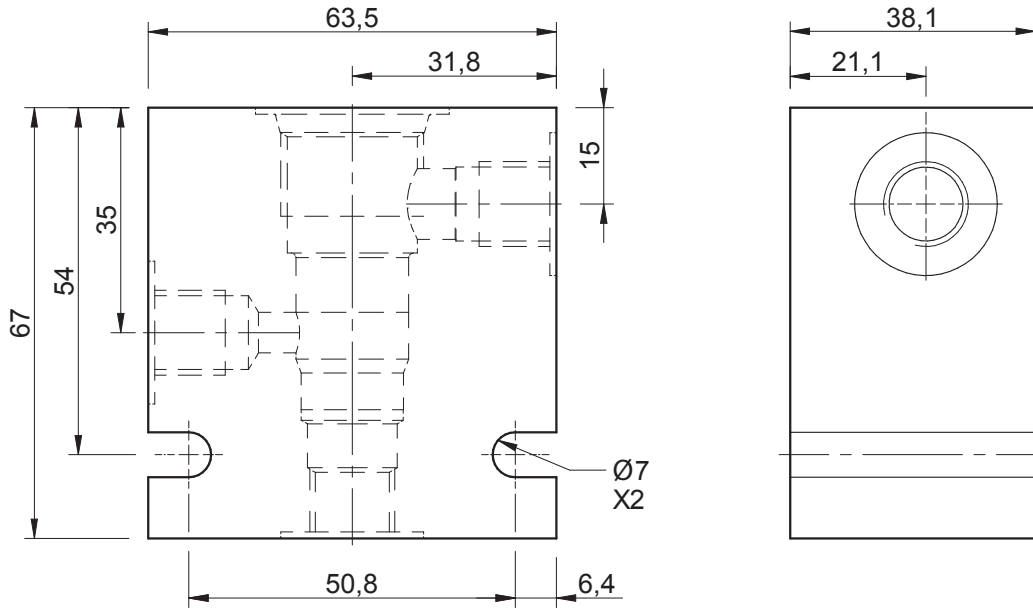

Cavity: CAV-DF10-3 (7/8 - 14 UNF).

Port Size
1/4 & 3/8 BSP

Port Size
1/2 BSP

Ordering Code

B-DDF