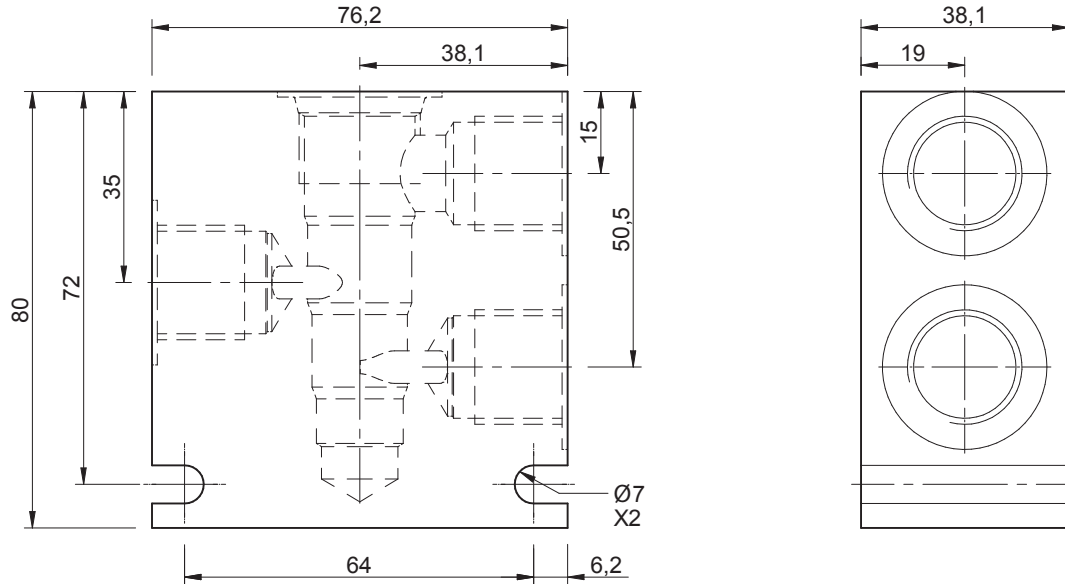

Cavity: CAV-DG10-4 (7/8" - 14 UNF).

**Port Size**  
1/4 & 3/8 BSP

**Ordering Code**

B-DDG

Cavity: CAV-DG10-4 (7/8" - 14 UNF).

**Dimensions**  
[mm]

**Ordering Code**

B-DDG

Cavity: CAV-DG10-4 (7/8" - 14 UNF).

**Dimensions**

[mm]

**Ordering Code**

B-DDG

Cavity: CAV-DG10-4 (7/8" - 14 UNF).

**Dimensions**  
[mm]

**Ordering Code**