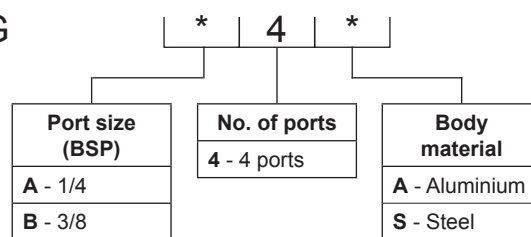

Cavity: CAV-DG10-4 (7/8" - 14 UNF).

**Port Size**  
1/4 & 3/8 BSP

**Ordering Code**

B-DDG

Cavity: CAV-DG10-4 (7/8" - 14 UNF).

**Dimensions**  
[mm]

**Ordering Code**

B-DDG

Cavity: CAV-DG10-4 (7/8" - 14 UNF).

**Dimensions**

[mm]

**Ordering Code**

B-DDG

Cavity: CAV-DG10-4 (7/8" - 14 UNF).

**Dimensions**  
[mm]

**Ordering Code**