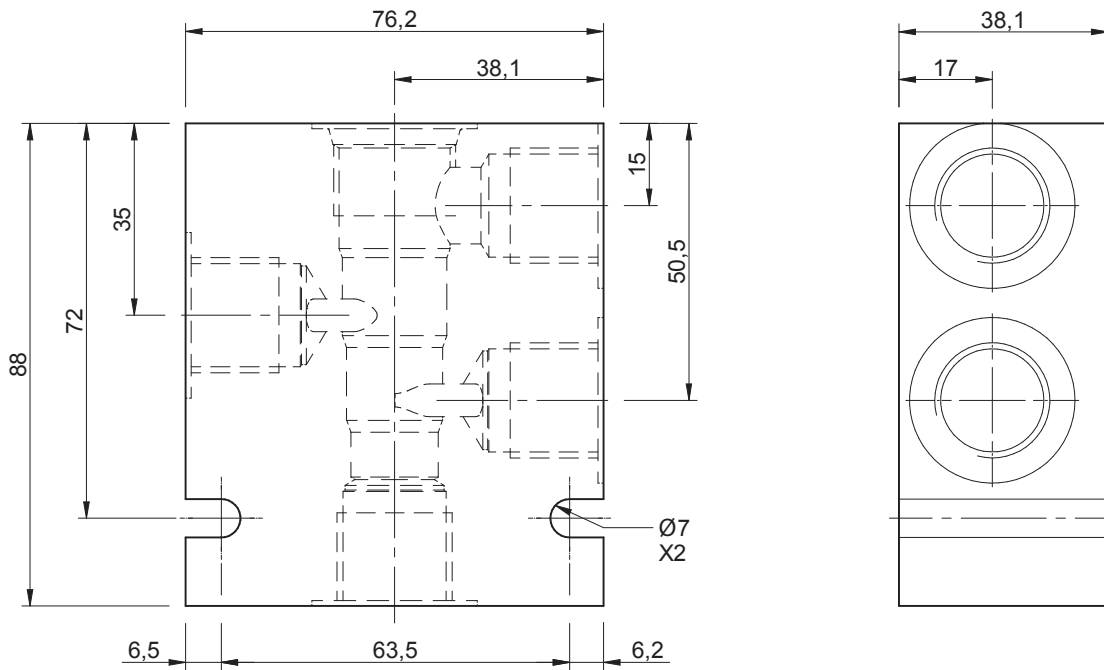

Cavity: CAV-DG10-4 (7/8" - 14 UNF).

**Port Size**  
1/4 & 3/8 BSP

**Ordering Code**

B-DDG

Cavity: CAV-DG10-4 (7/8" - 14 UNF).

**Dimensions**  
[mm]

**Ordering Code**

B-DDG

Cavity: CAV-DG10-4 (7/8" - 14 UNF).

**Dimensions**

[mm]

**Ordering Code**

B-DDG

Cavity: CAV-DG10-4 (7/8" - 14 UNF).

**Dimensions**  
[mm]

**Ordering Code**