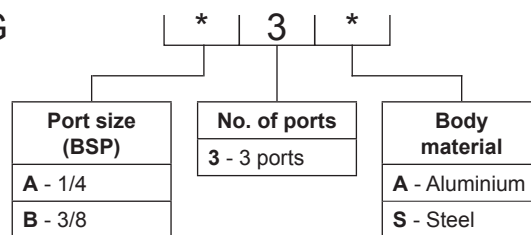

Cavity: CAV-DG10-4 (7/8" - 14 UNF).

**Port Size**  
1/4 & 3/8 BSP

**Ordering Code**

B-DDG

Cavity: CAV-DG10-4 (7/8" - 14 UNF).

**Dimensions**  
[mm]

**Ordering Code**

B-DDG

Cavity: CAV-DG10-4 (7/8" - 14 UNF).

**Dimensions**

[mm]

**Ordering Code**

B-DDG

Cavity: CAV-DG10-4 (7/8" - 14 UNF).

**Dimensions**  
[mm]

**Ordering Code**