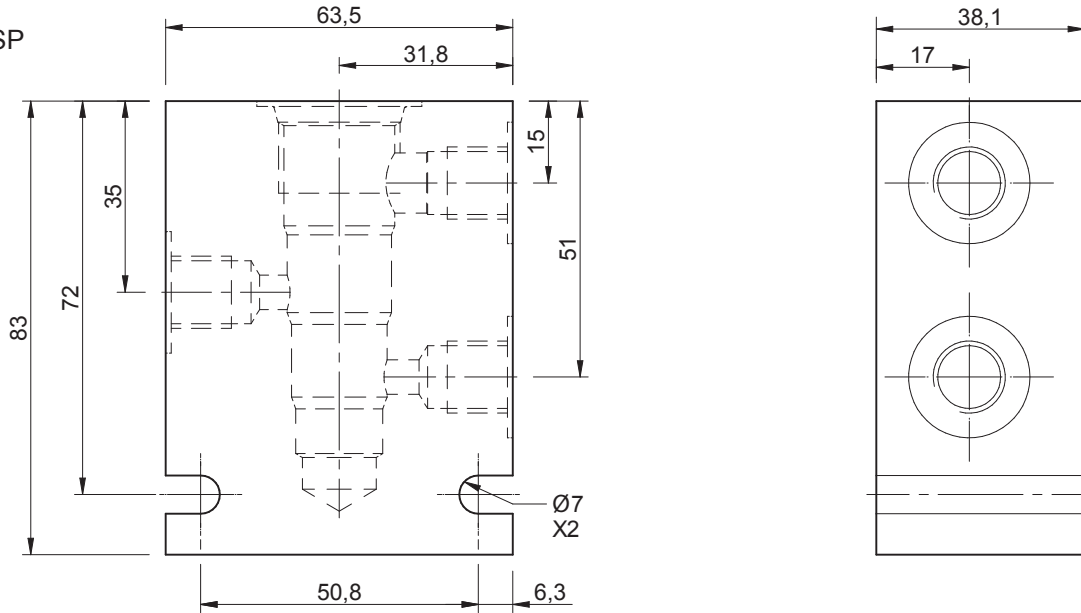

Cavity: CAV-DG10-4 (7/8" - 14 UNF).

**Port Size**  
1/4 & 3/8 BSP

**Ordering Code**

B-DDG

Cavity: CAV-DG10-4 (7/8" - 14 UNF).

**Dimensions**  
[mm]

**Ordering Code**

B-DDG

Cavity: CAV-DG10-4 (7/8" - 14 UNF).

**Dimensions**

[mm]

**Ordering Code**

B-DDG

Cavity: CAV-DG10-4 (7/8" - 14 UNF).

**Dimensions**  
[mm]

**Ordering Code**