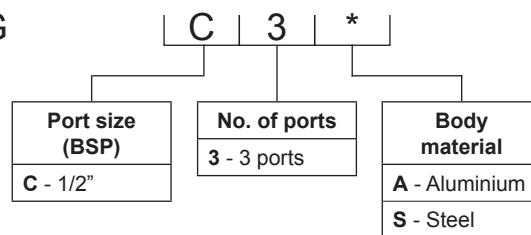

Cavity: CAV-DG10-4 (7/8" - 14 UNF).

**Dimensions**

[mm]

**Ordering Code**

B-DDG

Cavity: CAV-DG10-4 (7/8" - 14 UNF).

**Dimensions**  
[mm]

**Ordering Code**