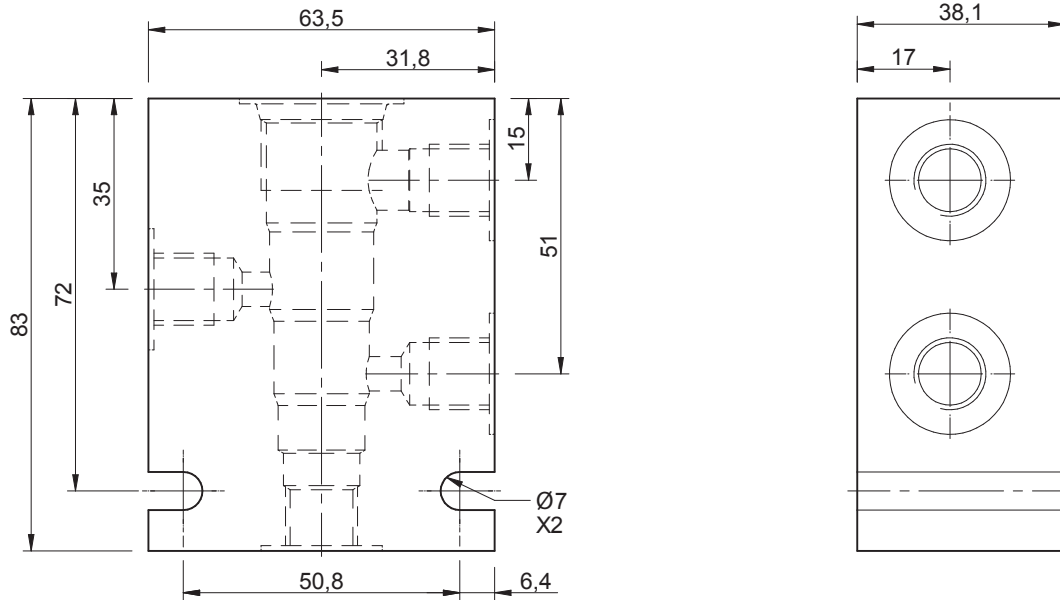

Cavity: CAV-DG10-4 (7/8" - 14 UNF).

**Port Size**  
1/4 & 3/8 BSP

**Ordering Code**

B-DDG

Cavity: CAV-DG10-4 (7/8" - 14 UNF).

**Dimensions**  
[mm]

**Ordering Code**

B-DDG

Cavity: CAV-DG10-4 (7/8" - 14 UNF).

**Dimensions**

[mm]

**Ordering Code**

B-DDG

Cavity: CAV-DG10-4 (7/8" - 14 UNF).

**Dimensions**  
[mm]

**Ordering Code**