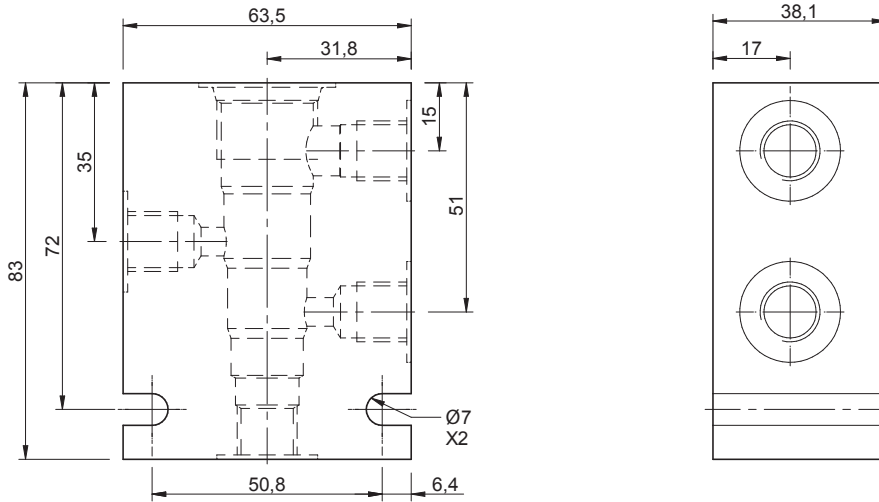

Cavity: CAV-DG10-4 (7/8 - 14 UNF).

Port Size
1/4 & 3/8 BSP

Port Size
1/2 BSP

Ordering Code

B-DDG