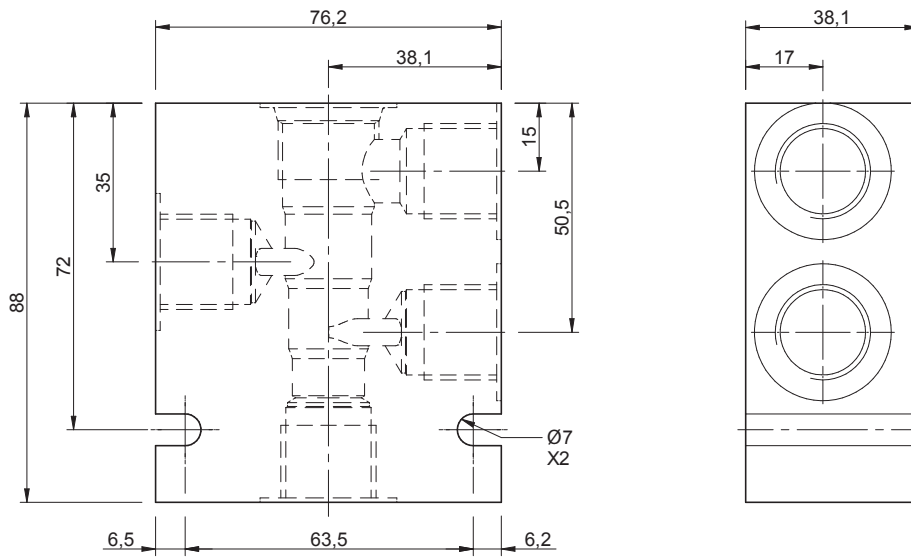

Cavity: CAV-DG10-4 (7/8 - 14 UNF).

Port Size
1/4 & 3/8 BSP

Port Size
1/2 BSP

Ordering Code

B-DDG