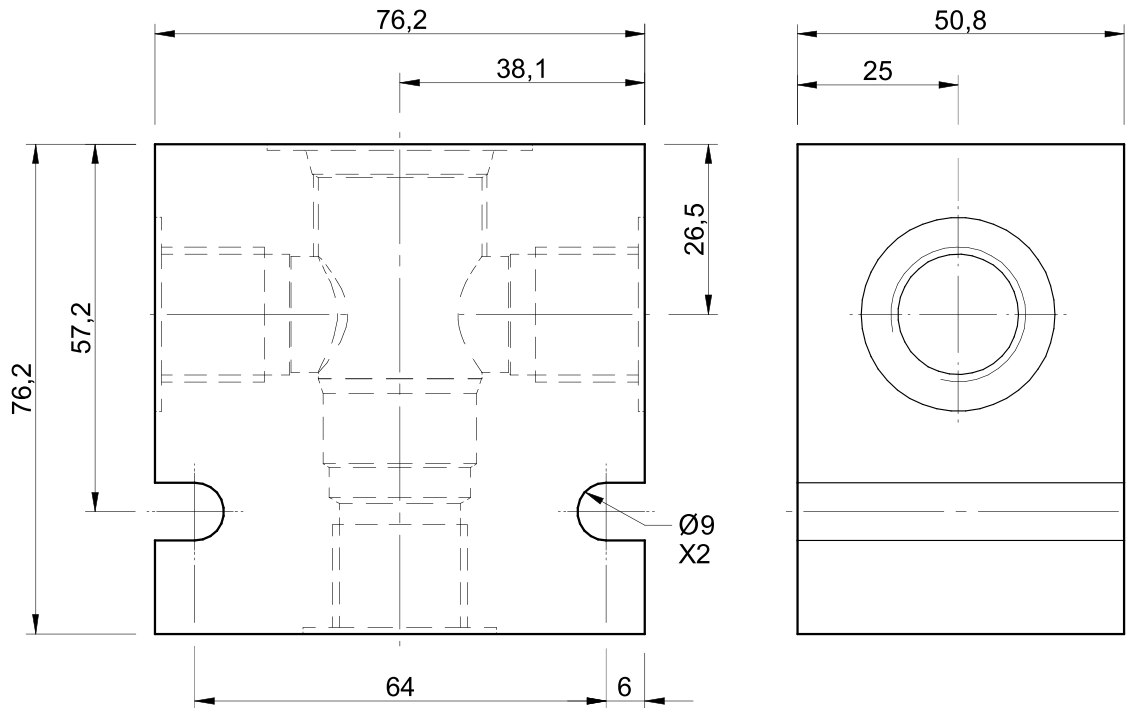

Cavity: CAV-TT12-2 (1 1/16 - 12 UNF).

**Port Size**

1/2 BSP

**Ordering Code**

**B-DHT**