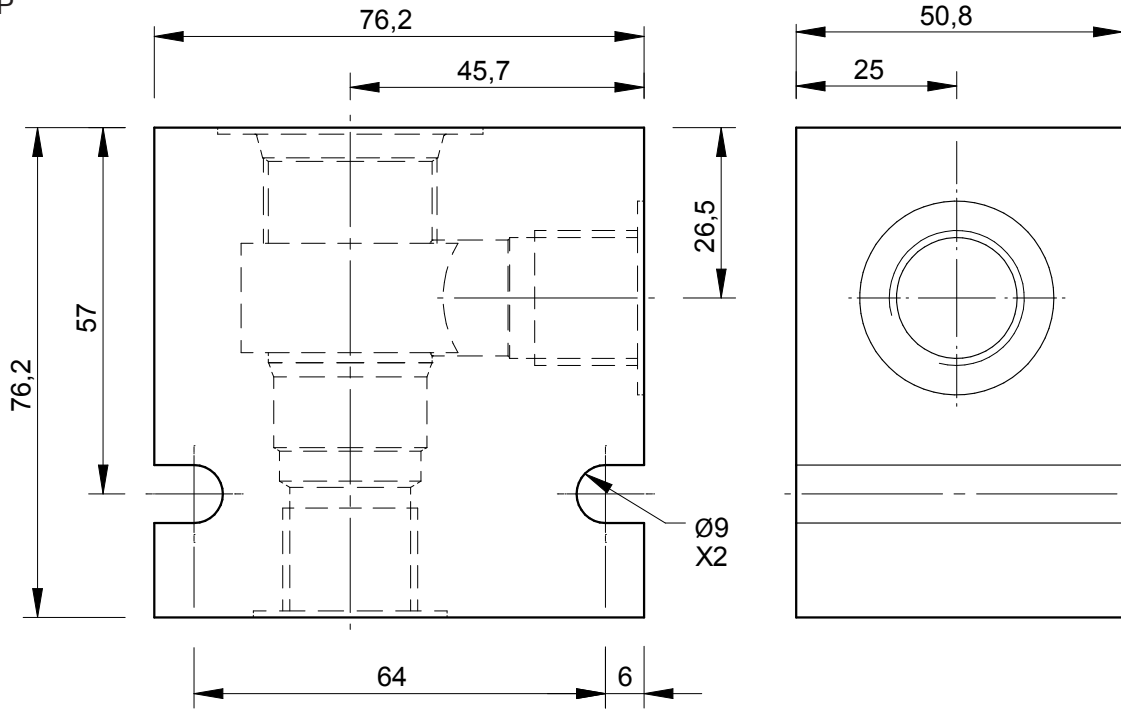

Cavity: CAV-TT12-2 (1 1/16 - 12 UNF).

Port Size

1/2, 3/4 & 1 BSP

Ordering Code

B-DHT