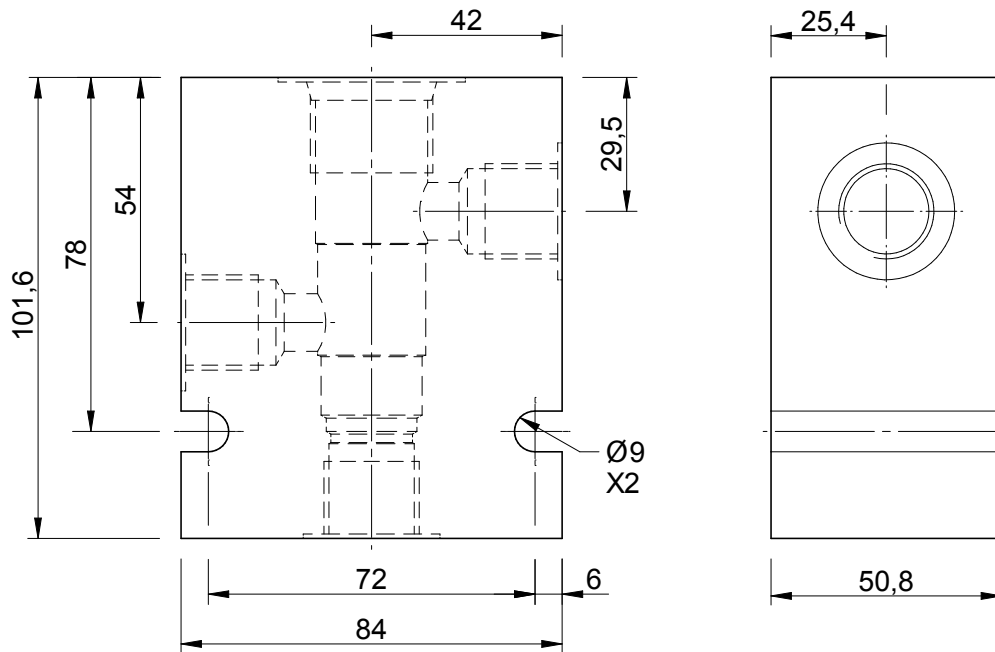

Cavity: CAV-TU12-3 (1 1/16 - 12 UNF).

Port Size  
1/2 BSP

Ordering Code

B-DHU