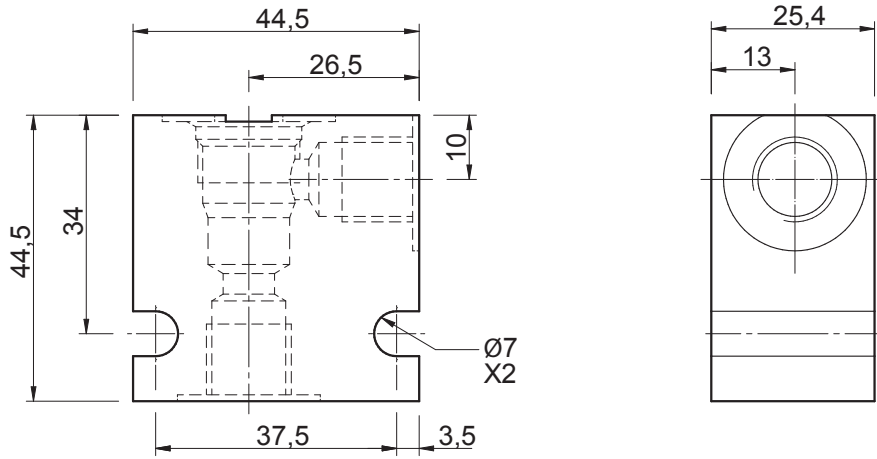

Cavity: CAV-MA07-2 (5/8 - 18 UNF).

Port Size

1/4 BSP

Ordering Code

B-DMA