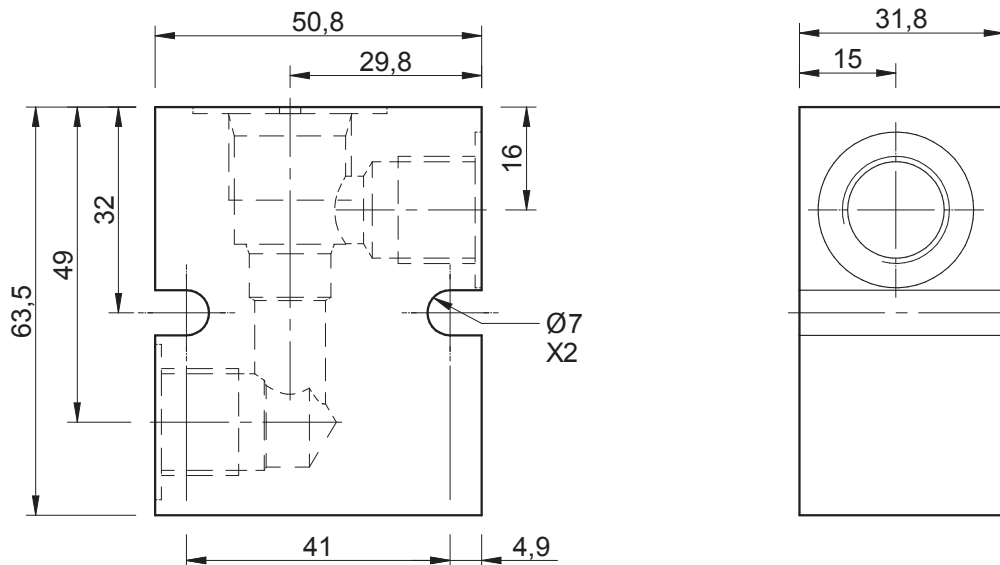

Cavity: CAV-PB08-2 (3/4 - 16 UNF).

Port Size
1/4 BSP

Port Size
3/8 BSP

Ordering Code

B-DPB