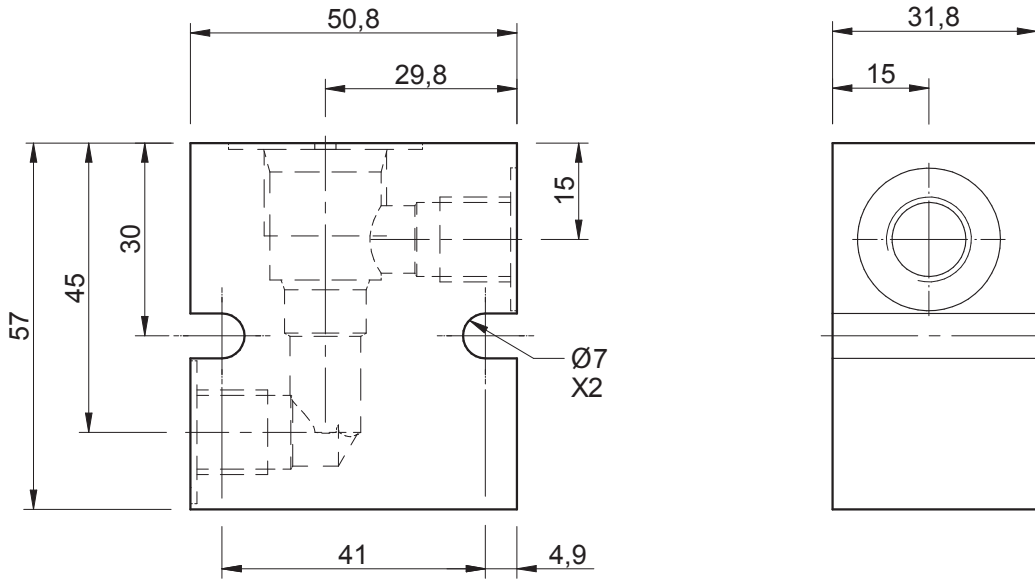

Cavity: CAV-PB08-2 (3/4 - 16 UNF).

Port Size
1/4 BSP

Port Size
3/8 BSP

Ordering Code

B-DPB