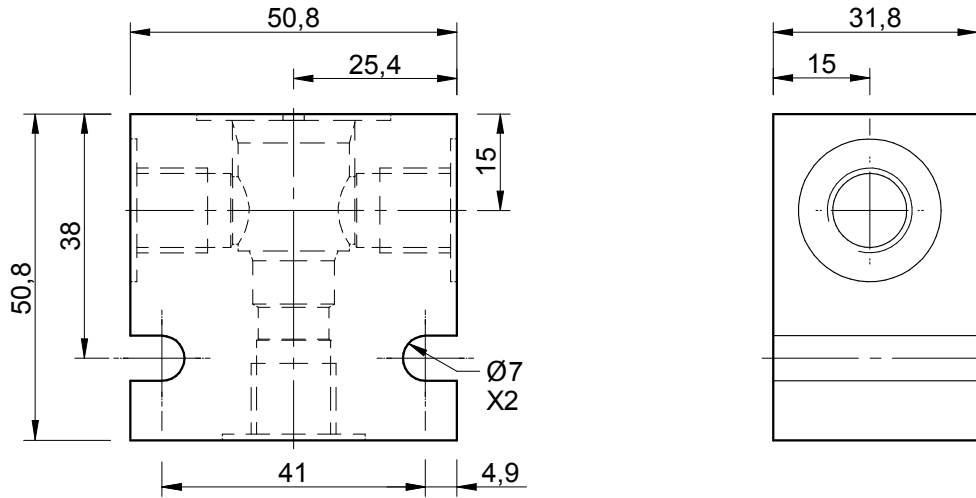

Cavity: CAV-PB08-2 (3/4 - 16 UNF).

**Port Size**

1/4 BSP

**Port Size**

3/8 BSP

**Ordering Code**

**B-DPB**