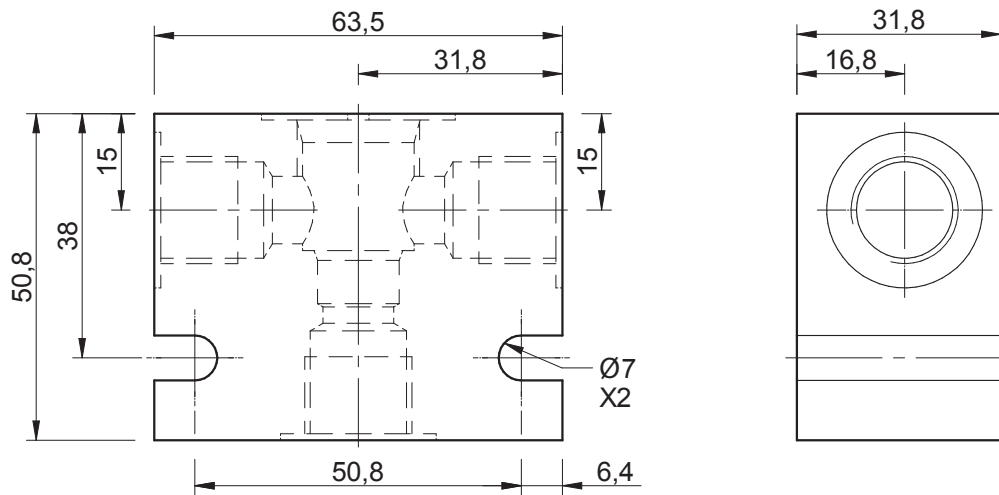

Cavity: CAV-PB08-2 (3/4 - 16 UNF).

**Port Size**

1/4 BSP

**Port Size**

3/8 BSP

**Ordering Code**

**B-DPB**