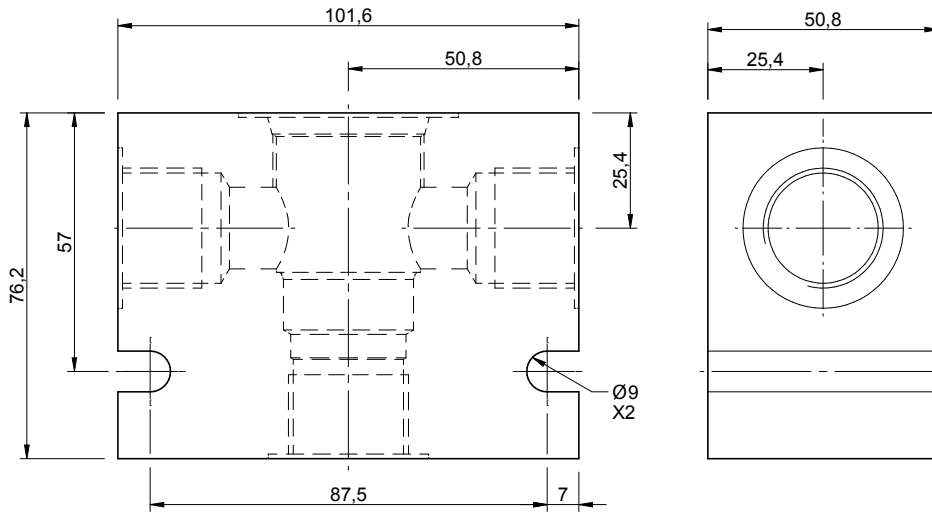

Cavity: CAV-SJ16-2 (1 5/16 - 12 UNF).

**Port Size**  
3/4 & 1 BSP

**Ordering Code**

**B-DSJ**