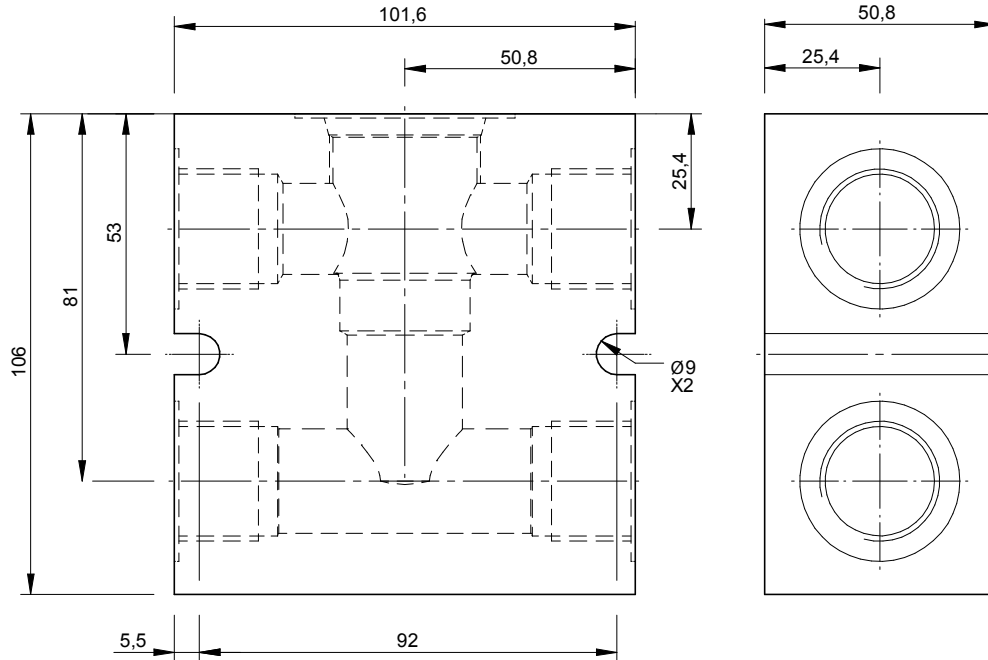

Cavity: CAV-SJ16-2 (1 5/16 - 12 UNF).

**Port Size**

3/4 & 1 BSP

**Ordering Code**

B-DSJ