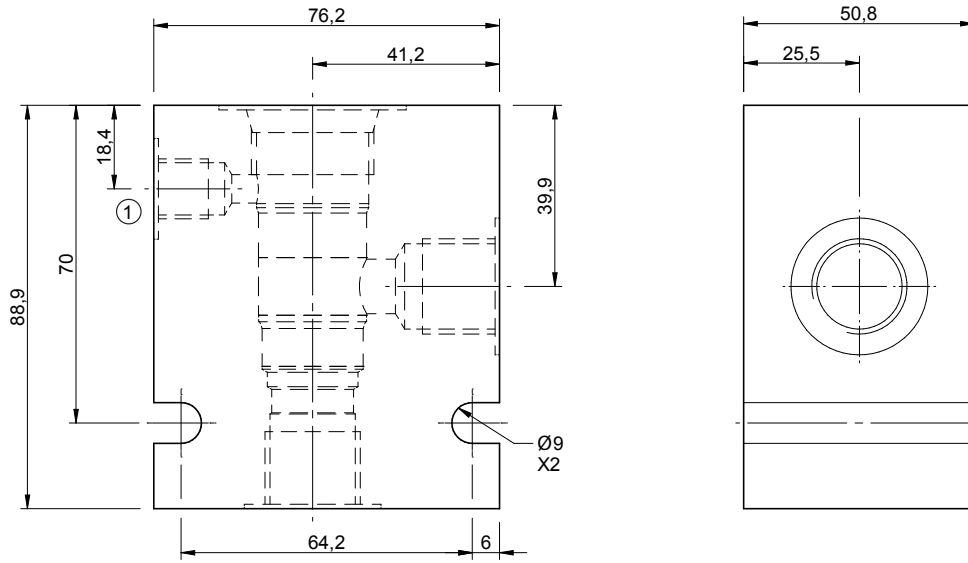

Cavity: CAV-TU12-3 (1 1/16 - 12 UNF).

Port Size
1/2 & 3/4 BSP

Ordering Code

B-DTR