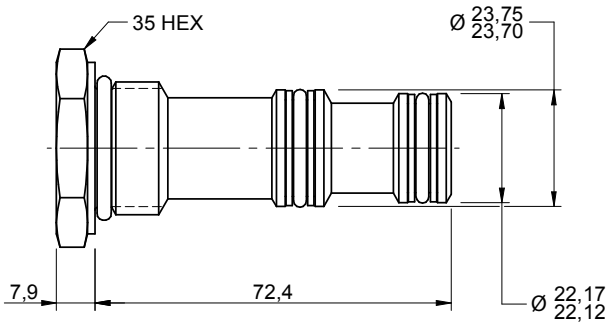

4 Way 2 Port
PQ Series

Ordering Code

Note: All cavity plugs are aluminium.

2 Way 2 Port
DE Series

3 Way 2 Port
DF Series

4 Way 2 Port
DG Series

Ordering Code

Note: All cavity plugs are aluminium.

2 Way 2 Port
TT Series

3 Way 2 Port
TR Series

3 Way 2 Port
TU Series

4 Way 2 Port
TV Series

Ordering Code

Note: All cavity plugs are aluminium.

2 Way 2 Port
SJ Series

3 Way 2 Port Short
SL Series