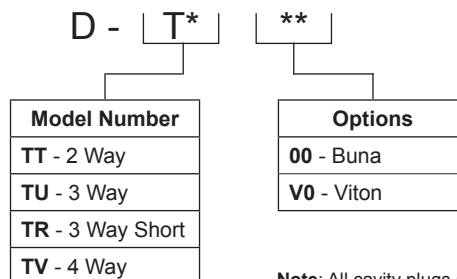

2 Way 2 Port
TT Series

3 Way 2 Port
TR Series

3 Way 2 Port
TU Series

4 Way 2 Port
TV Series

Ordering Code

Note: All cavity plugs are aluminium.

2 Way 2 Port
SJ Series

3 Way 2 Port Short
SL Series

3 Way 2 Port
SK Series

4 Way 2 Port
SM Series

5 Way 2 Port Short
SO Series

Ordering Code

Note: All cavity plugs are aluminium.