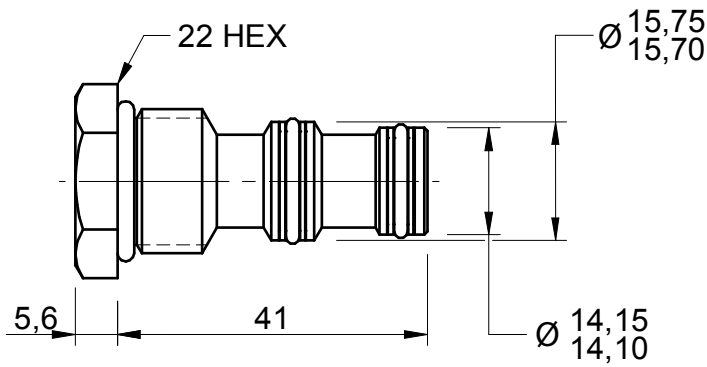

Note: All cavity plugs are aluminium.

2 Way 2 Port
MA Series

3 Way 2 Port
MC Series

4 Way 2 Port
MD Series

Ordering Code

Note: All cavity plugs are aluminium.

2 Way 2 Port
PB Series

3 Way 2 Port
PP Series

4 Way 2 Port
PQ Series

Ordering Code

Note: All cavity plugs are aluminium.

2 Way 2 Port
DE Series

3 Way 2 Port
DF Series

4 Way 2 Port
DG Series

Ordering Code

Note: All cavity plugs are aluminium.

2 Way 2 Port
TT Series

3 Way 2 Port
TR Series

3 Way 2 Port
TU Series

4 Way 2 Port
TV Series

Ordering Code

Note: All cavity plugs are aluminium.

2 Way 2 Port
SJ Series

3 Way 2 Port Short
SL Series