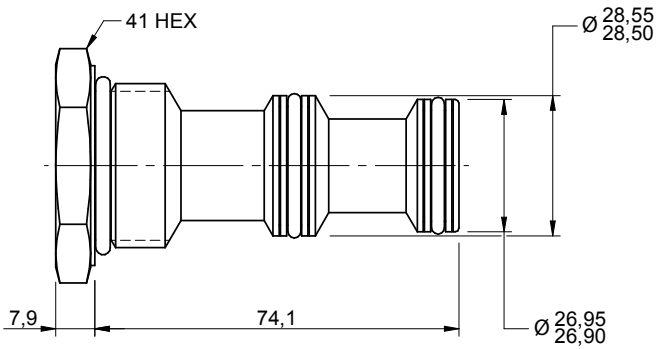

2 Way 2 Port
TT Series

3 Way 2 Port
TR Series

3 Way 2 Port
TU Series

4 Way 2 Port
TV Series

Ordering Code

Note: All cavity plugs are aluminium.

2 Way 2 Port
SJ Series

3 Way 2 Port Short
SL Series

3 Way 2 Port
SK Series

4 Way 2 Port
SM Series

5 Way 2 Port Short
SO Series

Ordering Code

Note: All cavity plugs are aluminium.