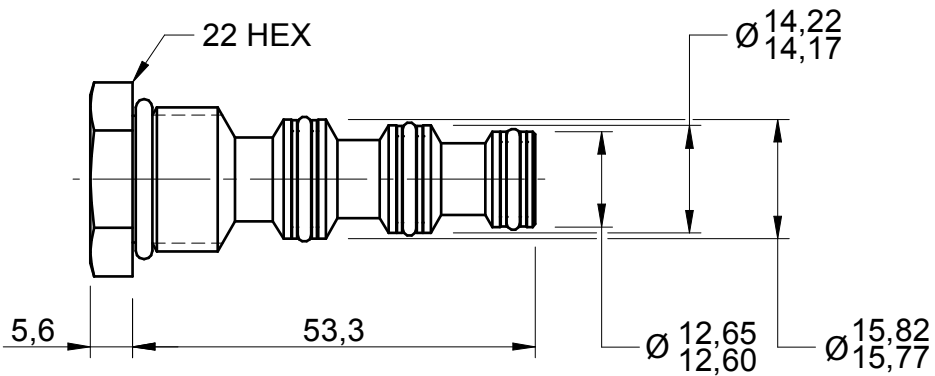

Note: All cavity plugs are aluminium.

2 Way 2 Port
MA Series

3 Way 2 Port
MC Series

4 Way 2 Port
MD Series

Ordering Code

Note: All cavity plugs are aluminium.

2 Way 2 Port
PB Series

3 Way 2 Port
PP Series

4 Way 2 Port
PQ Series

Ordering Code

Note: All cavity plugs are aluminium.

2 Way 2 Port
DE Series

3 Way 2 Port
DF Series

4 Way 2 Port
DG Series

Ordering Code

Note: All cavity plugs are aluminium.

2 Way 2 Port
TT Series

3 Way 2 Port
TR Series

3 Way 2 Port
TU Series

4 Way 2 Port
TV Series

Ordering Code

Note: All cavity plugs are aluminium.

2 Way 2 Port
SJ Series

3 Way 2 Port Short
SL Series