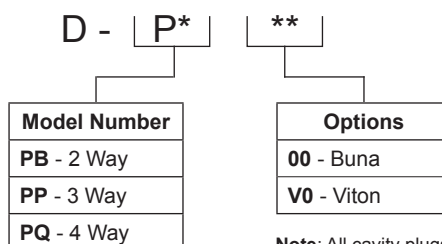

Note: All cavity plugs are aluminium.