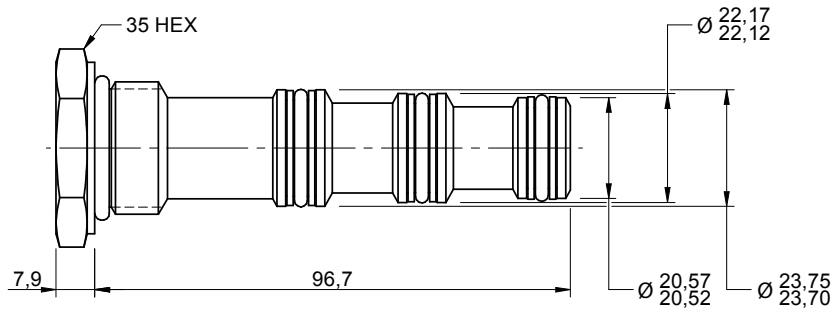

2 Way 2 Port
TT Series

3 Way 2 Port
TR Series

3 Way 2 Port
TU Series

4 Way 2 Port
TV Series

Ordering Code

Note: All cavity plugs are aluminium.

2 Way 2 Port
SJ Series

3 Way 2 Port Short
SL Series

3 Way 2 Port
SK Series

4 Way 2 Port
SM Series

5 Way 2 Port Short
SO Series

Ordering Code

Note: All cavity plugs are aluminium.