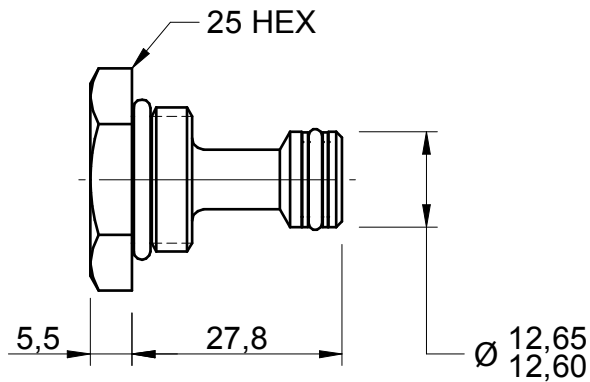

Note: All cavity plugs are aluminium.

2 Way 2 Port
MA Series

3 Way 2 Port
MC Series

4 Way 2 Port
MD Series

Ordering Code

Note: All cavity plugs are aluminium.

2 Way 2 Port
PB Series

3 Way 2 Port
PP Series

4 Way 2 Port
PQ Series

Ordering Code

Note: All cavity plugs are aluminium.

2 Way 2 Port
DE Series

3 Way 2 Port
DF Series

4 Way 2 Port
DG Series

Ordering Code

Note: All cavity plugs are aluminium.

2 Way 2 Port
TT Series

3 Way 2 Port
TR Series

3 Way 2 Port
TU Series

4 Way 2 Port
TV Series

Ordering Code

Note: All cavity plugs are aluminium.

2 Way 2 Port
SJ Series

3 Way 2 Port Short
SL Series