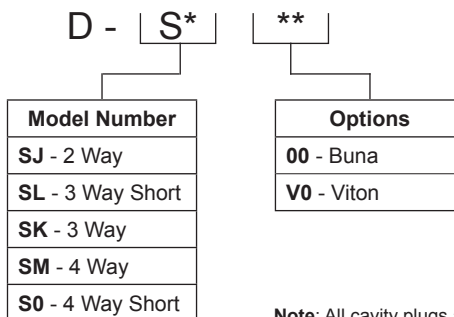

2 Way 2 Port
TT Series

3 Way 2 Port
TR Series

3 Way 2 Port
TU Series

4 Way 2 Port
TV Series

Ordering Code

Note: All cavity plugs are aluminium.

2 Way 2 Port
SJ Series

3 Way 2 Port Short
SL Series

3 Way 2 Port
SK Series

4 Way 2 Port
SM Series

5 Way 2 Port Short
SO Series

Ordering Code

Note: All cavity plugs are aluminium.