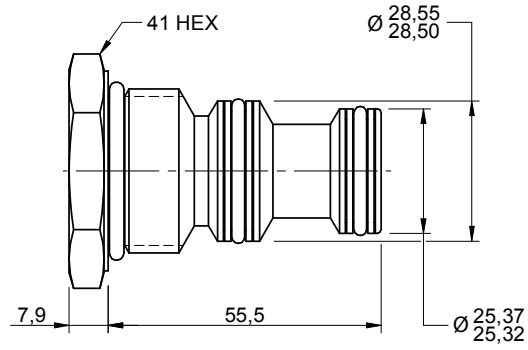

2 Way 2 Port
TT Series

3 Way 2 Port
TR Series

3 Way 2 Port
TU Series

4 Way 2 Port
TV Series

Ordering Code

Note: All cavity plugs are aluminium.

2 Way 2 Port
SJ Series

3 Way 2 Port Short
SL Series

3 Way 2 Port
SK Series

4 Way 2 Port
SM Series

5 Way 2 Port Short
SO Series

Ordering Code

Note: All cavity plugs are aluminium.