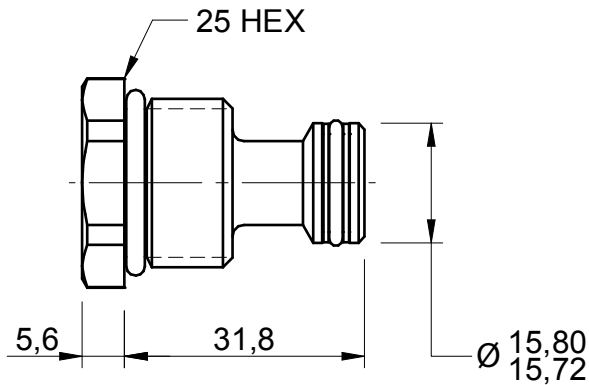

4 Way 2 Port
PQ Series

Ordering Code

Note: All cavity plugs are aluminium.

2 Way 2 Port
DE Series

3 Way 2 Port
DF Series

4 Way 2 Port
DG Series

Ordering Code

Note: All cavity plugs are aluminium.

2 Way 2 Port
TT Series

3 Way 2 Port
TR Series

3 Way 2 Port
TU Series

4 Way 2 Port
TV Series

Ordering Code

Note: All cavity plugs are aluminium.

2 Way 2 Port
SJ Series

3 Way 2 Port Short
SL Series