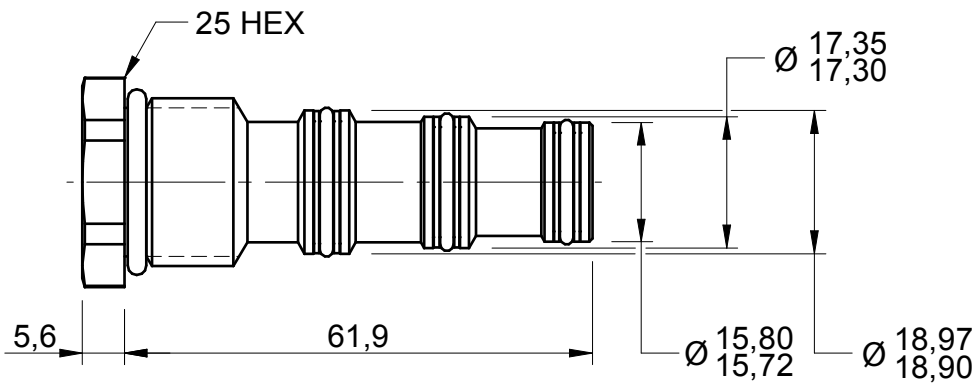

4 Way 2 Port
DG Series

Ordering Code