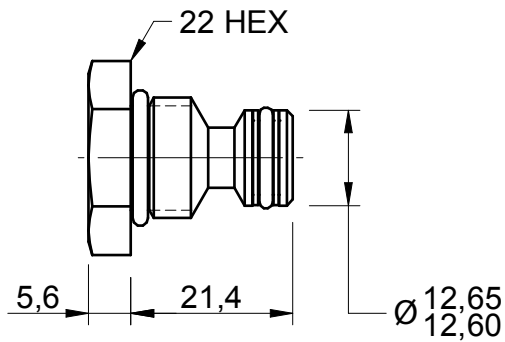

2 Way 2 Port
MA Series