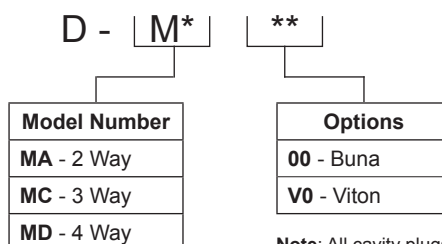

Note: All cavity plugs are aluminium.

2 Way 2 Port
MA Series

3 Way 2 Port
MC Series

4 Way 2 Port
MD Series

Ordering Code

Note: All cavity plugs are aluminium.

2 Way 2 Port
PB Series

3 Way 2 Port
PP Series

2 Way 2 Port
TT Series

3 Way 2 Port
TR Series

3 Way 2 Port
TU Series

4 Way 2 Port
TV Series

Ordering Code

Note: All cavity plugs are aluminium.

2 Way 2 Port
SJ Series

3 Way 2 Port Short
SL Series