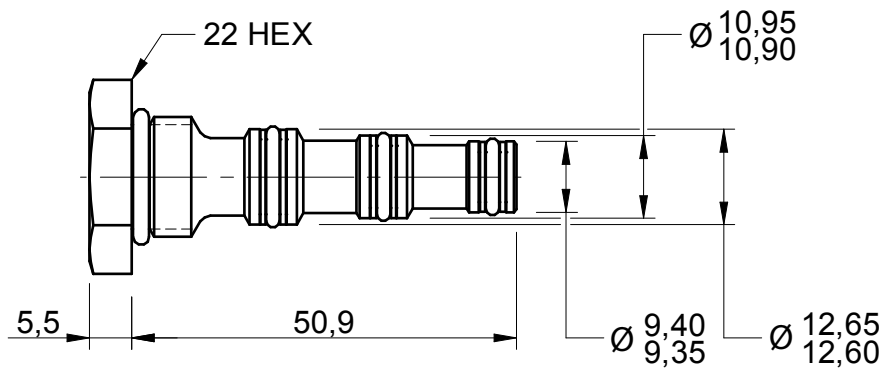

Note: All cavity plugs are aluminium.

2 Way 2 Port
MA Series

3 Way 2 Port
MC Series

4 Way 2 Port
MD Series

Ordering Code

Note: All cavity plugs are aluminium.

2 Way 2 Port
PB Series

3 Way 2 Port
PP Series

4 Way 2 Port
PQ Series

Ordering Code

Note: All cavity plugs are aluminium.

2 Way 2 Port
DE Series

3 Way 2 Port
DF Series

4 Way 2 Port
DG Series

Ordering Code

Note: All cavity plugs are aluminium.

2 Way 2 Port
TT Series

3 Way 2 Port
TR Series

3 Way 2 Port
TU Series

4 Way 2 Port
TV Series

Ordering Code

Note: All cavity plugs are aluminium.

2 Way 2 Port
SJ Series

3 Way 2 Port Short
SL Series