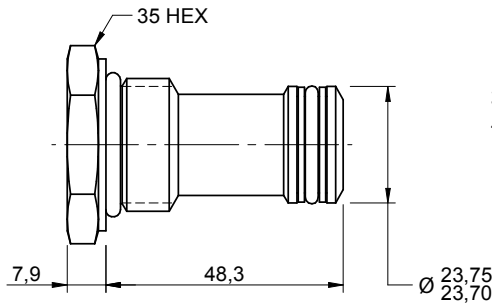

4 Way 2 Port
PQ Series

Ordering Code

Note: All cavity plugs are aluminium.

2 Way 2 Port
DE Series

3 Way 2 Port
DF Series

4 Way 2 Port
DG Series

Ordering Code

Note: All cavity plugs are aluminium.

2 Way 2 Port
TT Series

3 Way 2 Port
TR Series

3 Way 2 Port
TU Series

4 Way 2 Port
TV Series

Ordering Code

Note: All cavity plugs are aluminium.

2 Way 2 Port
SJ Series

3 Way 2 Port Short
SL Series