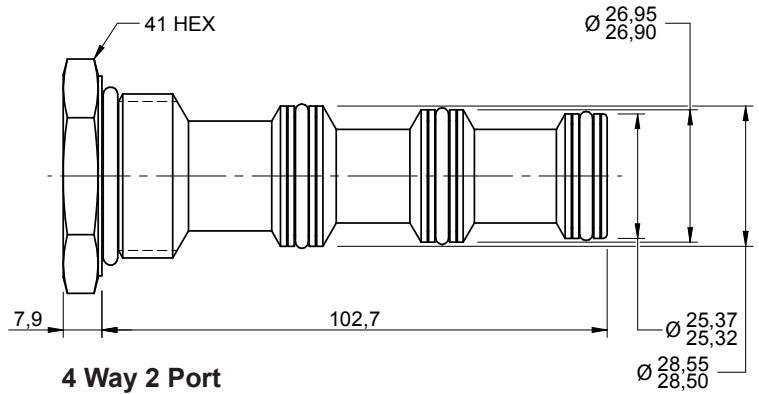

2 Way 2 Port
TT Series

3 Way 2 Port
TR Series

3 Way 2 Port
TU Series

4 Way 2 Port
TV Series

Ordering Code

Note: All cavity plugs are aluminium.

2 Way 2 Port
SJ Series

3 Way 2 Port Short
SL Series

3 Way 2 Port
SK Series

4 Way 2 Port
SM Series

5 Way 2 Port Short
SO Series

Ordering Code

Note: All cavity plugs are aluminium.