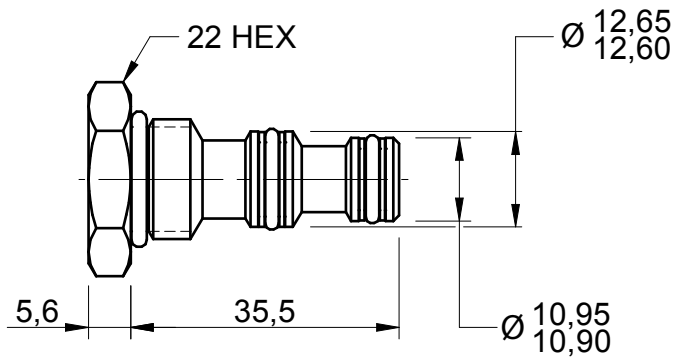

Cavity Plugs

Type	Model (Ref)	Size	Page
2 Way 2 Port 	MA	07	P1
	PB	08	P2
	DE	10	P3
	TT	12	P4
	SJ	16	P5
3 Way 2 Port 	MC	07	P1
	PP	08	P2
	DF	10	P3
	TU	12	P4
	SK	16	P5
3 Way 2 Port Short 	TR	12	P4
	SL	16	P5
4 Way 2 Port 	MD	07	P1
	PQ	08	P2
	DG	10	P3
	TV	12	P4
	SM	16	P5
5 Way 2 Port Short 	SO	16	P5

Note: All cavity plugs are aluminium.

2 Way 2 Port
MA Series

3 Way 2 Port
MC Series

4 Way 2 Port
MD Series

Ordering Code

Note: All cavity plugs are aluminium.

2 Way 2 Port
PB Series

3 Way 2 Port
PP Series

4 Way 2 Port
PQ Series

Ordering Code

Note: All cavity plugs are aluminium.

2 Way 2 Port
DE Series

3 Way 2 Port
DF Series

4 Way 2 Port
DG Series

Ordering Code

Note: All cavity plugs are aluminium.

2 Way 2 Port
TT Series

3 Way 2 Port
TR Series

3 Way 2 Port
TU Series

4 Way 2 Port
TV Series

Ordering Code

Note: All cavity plugs are aluminium.

2 Way 2 Port
SJ Series

3 Way 2 Port Short
SL Series