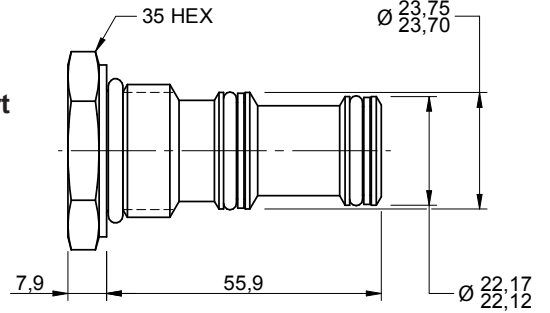

4 Way 2 Port
PQ Series

Ordering Code

Note: All cavity plugs are aluminium.

2 Way 2 Port
DE Series

3 Way 2 Port
DF Series

4 Way 2 Port
DG Series

Ordering Code

Note: All cavity plugs are aluminium.

2 Way 2 Port
TT Series

3 Way 2 Port
TR Series

3 Way 2 Port
TU Series

4 Way 2 Port
TV Series

Ordering Code

Note: All cavity plugs are aluminium.

2 Way 2 Port
SJ Series

3 Way 2 Port Short
SL Series