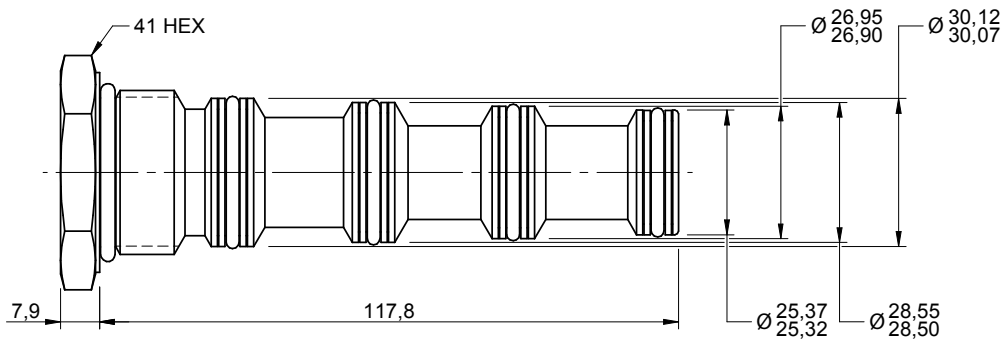

2 Way 2 Port
TT Series

3 Way 2 Port
TR Series

3 Way 2 Port
TU Series

4 Way 2 Port
TV Series

Ordering Code

Note: All cavity plugs are aluminium.

2 Way 2 Port
SJ Series

3 Way 2 Port Short
SL Series

3 Way 2 Port
SK Series

4 Way 2 Port
SM Series

5 Way 2 Port Short
SO Series

Ordering Code

Note: All cavity plugs are aluminium.