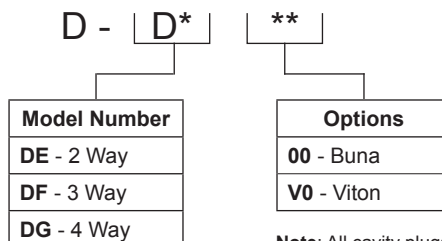

4 Way 2 Port
PQ Series

Ordering Code

Note: All cavity plugs are aluminium.

2 Way 2 Port
DE Series

3 Way 2 Port
DF Series

4 Way 2 Port
DG Series

Ordering Code

Note: All cavity plugs are aluminium.

2 Way 2 Port
TT Series

3 Way 2 Port
TR Series

3 Way 2 Port
TU Series

4 Way 2 Port
TV Series

Ordering Code

Note: All cavity plugs are aluminium.

2 Way 2 Port
SJ Series

3 Way 2 Port Short
SL Series