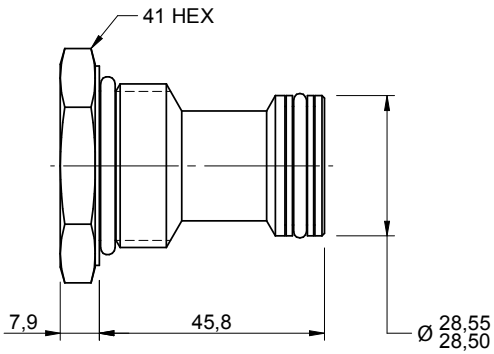

2 Way 2 Port
TT Series

3 Way 2 Port
TR Series

3 Way 2 Port
TU Series

4 Way 2 Port
TV Series

Ordering Code

Note: All cavity plugs are aluminium.

2 Way 2 Port
SJ Series

3 Way 2 Port Short
SL Series

3 Way 2 Port
SK Series

4 Way 2 Port
SM Series

5 Way 2 Port Short
SO Series

Ordering Code

Note: All cavity plugs are aluminium.