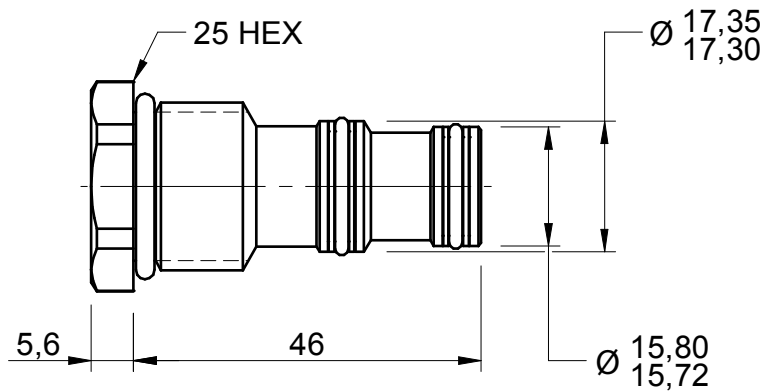

4 Way 2 Port
PQ Series

Ordering Code

Note: All cavity plugs are aluminium.

2 Way 2 Port
DE Series

3 Way 2 Port
DF Series

4 Way 2 Port
DG Series

Ordering Code

Note: All cavity plugs are aluminium.

2 Way 2 Port
TT Series

3 Way 2 Port
TR Series

3 Way 2 Port
TU Series

4 Way 2 Port
TV Series

Ordering Code

Note: All cavity plugs are aluminium.

2 Way 2 Port
SJ Series

3 Way 2 Port Short
SL Series