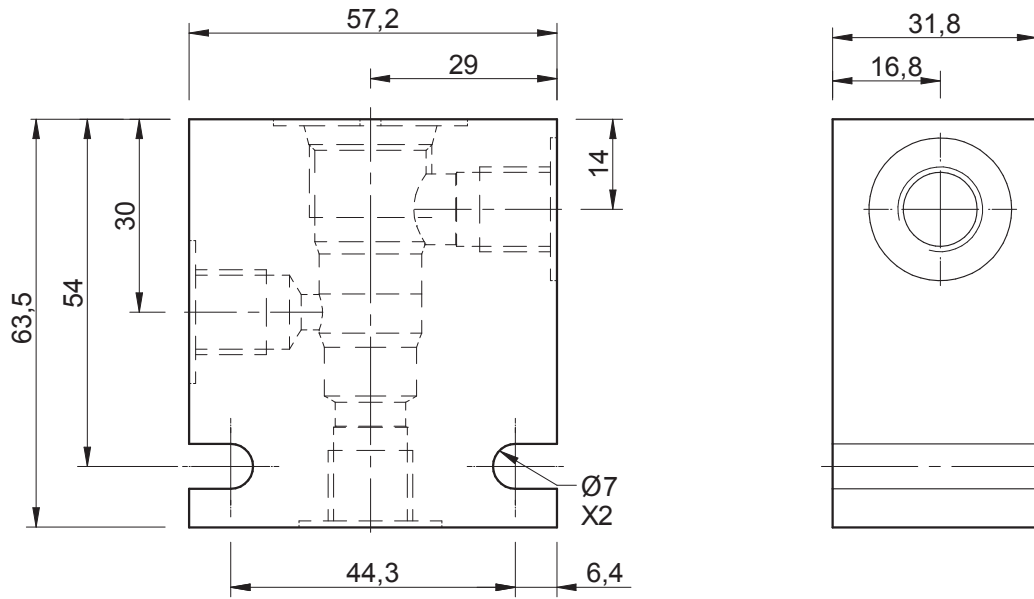

Cavity: CAV-PB08-3 (3/4 - 16 UNF).

Port Size
1/4 BSP

Port Size
3/8 BSP

Ordering Code

B-DPP