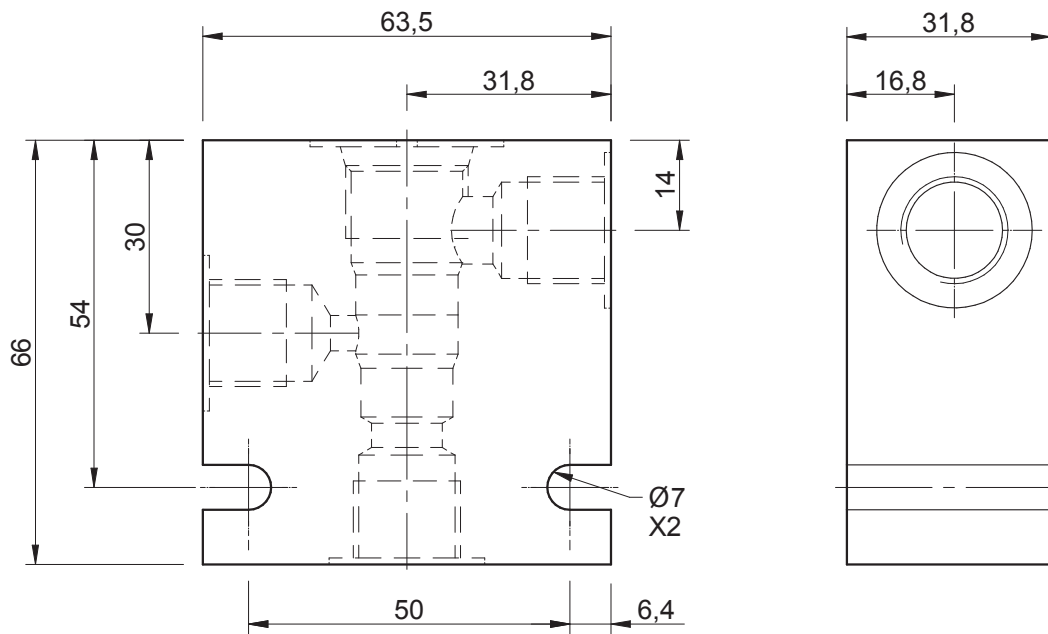

Cavity: CAV-PB08-3 (3/4 - 16 UNF).

Port Size
1/4 BSP

Port Size
3/8 BSP

Ordering Code

B-DPP